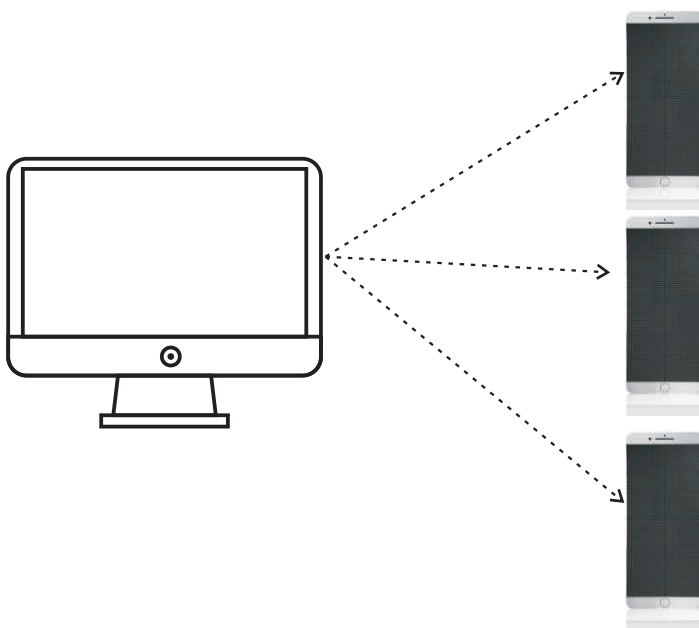

REMOTE GROUP CONTROL

One computer for more screens, keeping all the screen synchronous.